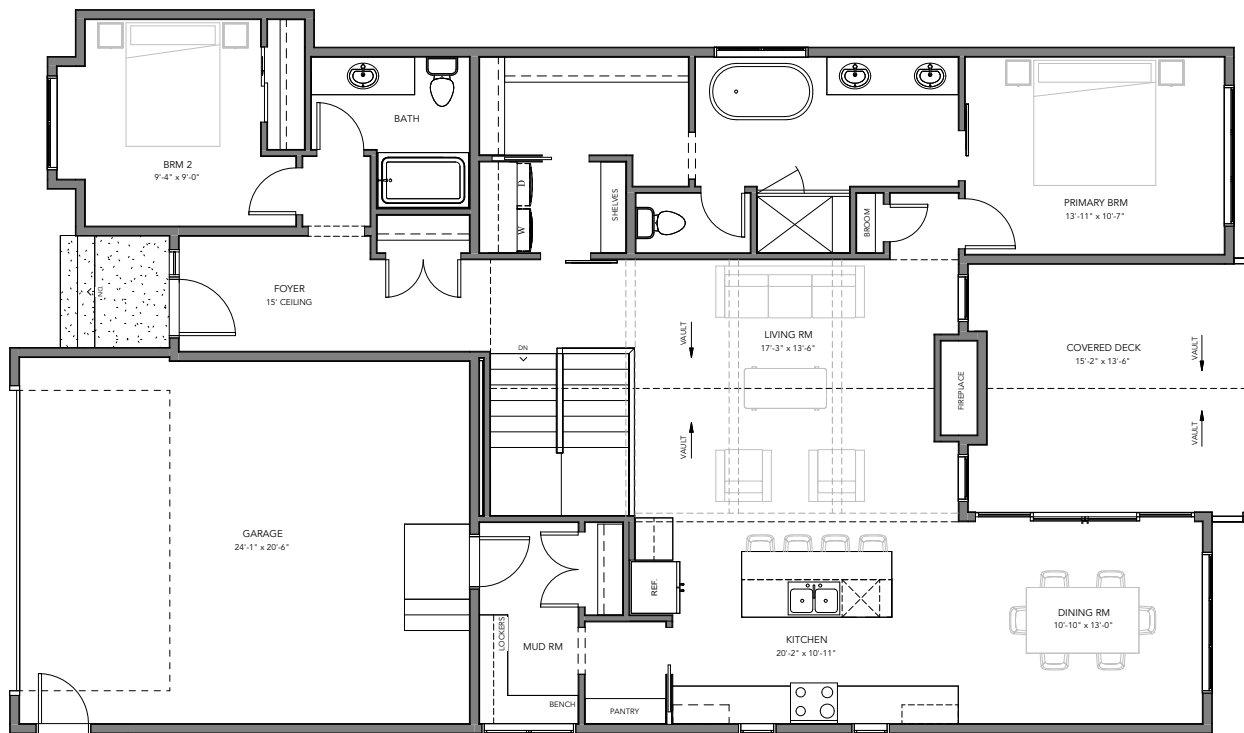

## 60 Larratt Close

- 🏠 Bungalow
- 📏 1,641 SF + BSMT
- 🛏 5 Bedrooms
- 🚿 3 Bathrooms
- Double Attached Garage
- 15' Ceiling in Foyer
- Gas Fireplace Feature Clad in Stone
- Sheltered Covered Deck
- Vaulted Ceiling throughout Living Room
- Built-in Mud Room Bench
- Front facing bedroom of office with full bath
- Master Ensuite with tiled shower and free-standing tub
- Primary Walk-In Closet adjoining to laundry
- Large Basement Family Room
- Three Basement Bedrooms and full bath

MAIN FLOOR 1,641 SF

LOWER FLOOR 1,245 SF