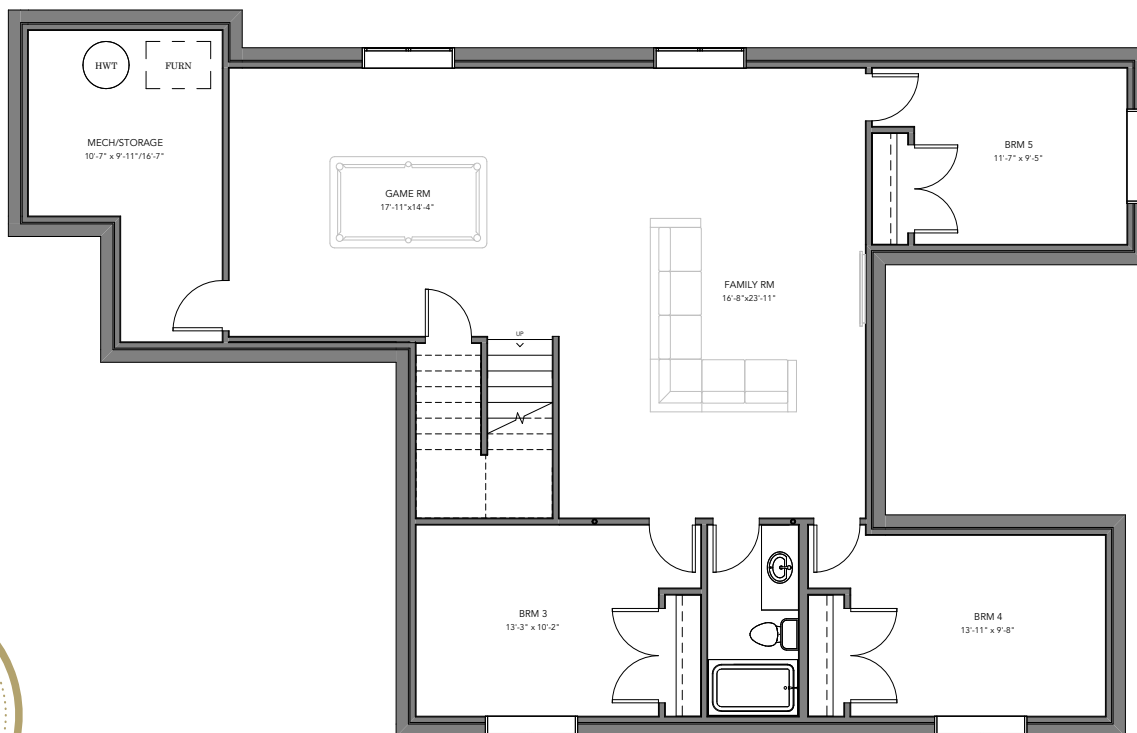

## 60 Larratt Close

- 🏠 Bungalow
- 📏 1,641 SF + BSMT
- 🛏 5 Bedrooms
- 🚿 3 Bathrooms
- Double Attached Garage
- 15' Ceiling in Foyer
- Gas Fireplace Feature Clad in Stone
- Sheltered Covered Deck
- Vaulted Ceiling throughout Living Room
- Built-in Mud Room Bench
- Front facing bedroom of office with full bath
- Master Ensuite with tiled shower and free-standing tub
- Primary Walk-In Closet adjoining to laundry
- Large Basement Family Room
- Three Basement Bedrooms and full bath

MAIN FLOOR 1,641 SF

LOWER FLOOR 1,245 SF