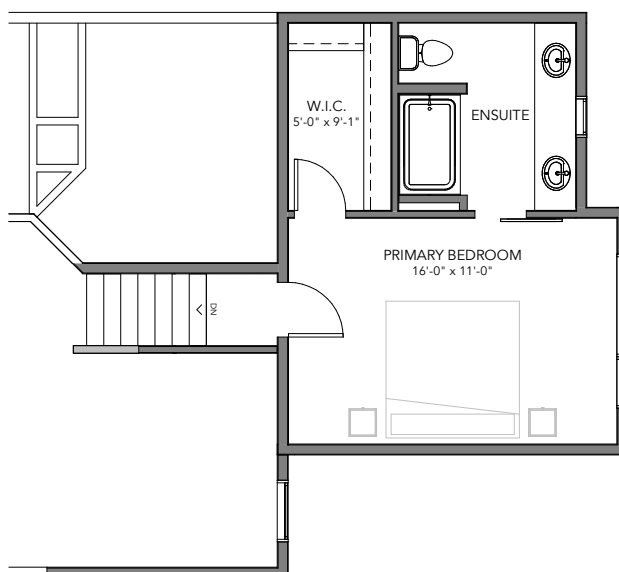

87 Livingston Close

- 🏠 Modified Bi-Level
 - 📏 1,508 SF + BSMT
 - 🛏 3 Bedrooms
 - 🚿 2 Bathrooms
 - Modern Exterior
 - Double Attached Garage
 - Alley Accessed Lot
 - Triple Pane Windows
 - Luxury Vinyl Plank flooring throughout
 - Custom Cabinetry with Quartz Countertops
 - Large Primary Bedroom with Ensuite & Walk-In Closet
 - Potential for basement development with an additional two bedrooms, family room and bathroom
- * Prices are subject to change

MAIN FLOOR 1,074 SF

UPPER FLOOR 362 SF