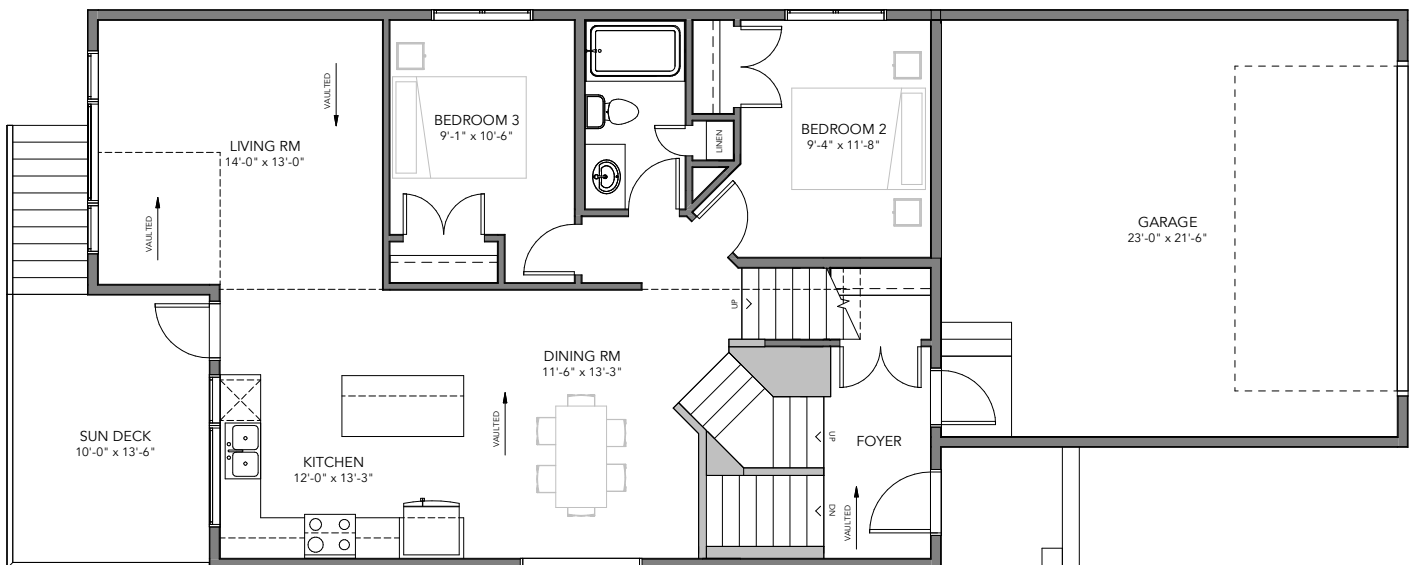

87 Livingston Close

- 🏠 Modified Bi-Level
 - 📏 1,508 SF + BSMT
 - 🛏 3 Bedrooms
 - 🚿 2 Bathrooms
 - Modern Exterior
 - Double Attached Garage
 - Alley Accessed Lot
 - Triple Pane Windows
 - Luxury Vinyl Plank flooring throughout
 - Custom Cabinetry with Quartz Countertops
 - Large Primary Bedroom with Ensuite & Walk-In Closet
 - Potential for basement development with an additional two bedrooms, family room and bathroom
- * Prices are subject to change

MAIN FLOOR 1,074 SF

UPPER FLOOR 362 SF