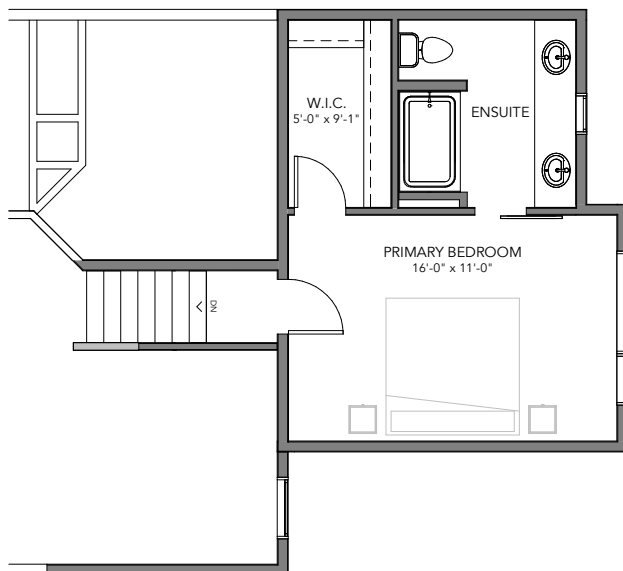

95 Livingston Close

- Modified Bi-Level
 - 1,508 SF + BSMT
 - 3 Bedrooms
 - 2 Bathrooms
 - Modern Farmhouse Exterior
 - Double Attached Garage
 - Alley Accessed Lot
 - Triple Pane Windows
 - Luxury Vinyl Plank flooring throughout
 - Custom Cabinetry with Quartz Countertops
 - Large Primary Bedroom with Ensuite & Walk-In Closet
 - Potential for basement development with an additional two bedrooms, family room and bathroom
- * Prices are subject to change

MAIN FLOOR 1,074 SF

UPPER FLOOR 362 SF