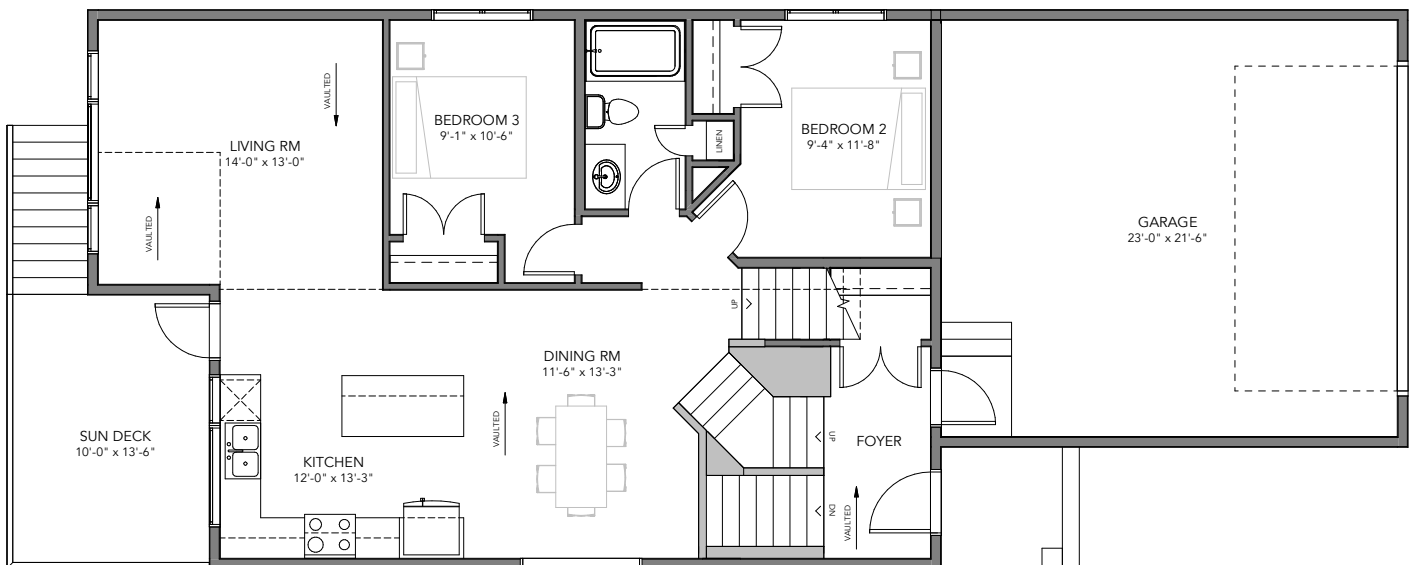

95 Livingston Close

- Modified Bi-Level
 - 1,508 SF + BSMT
 - 3 Bedrooms
 - 2 Bathrooms
 - Modern Farmhouse Exterior
 - Double Attached Garage
 - Alley Accessed Lot
 - Triple Pane Windows
 - Luxury Vinyl Plank flooring throughout
 - Custom Cabinetry with Quartz Countertops
 - Large Primary Bedroom with Ensuite & Walk-In Closet
 - Potential for basement development with an additional two bedrooms, family room and bathroom
- * Prices are subject to change

MAIN FLOOR 1,074 SF

UPPER FLOOR 362 SF